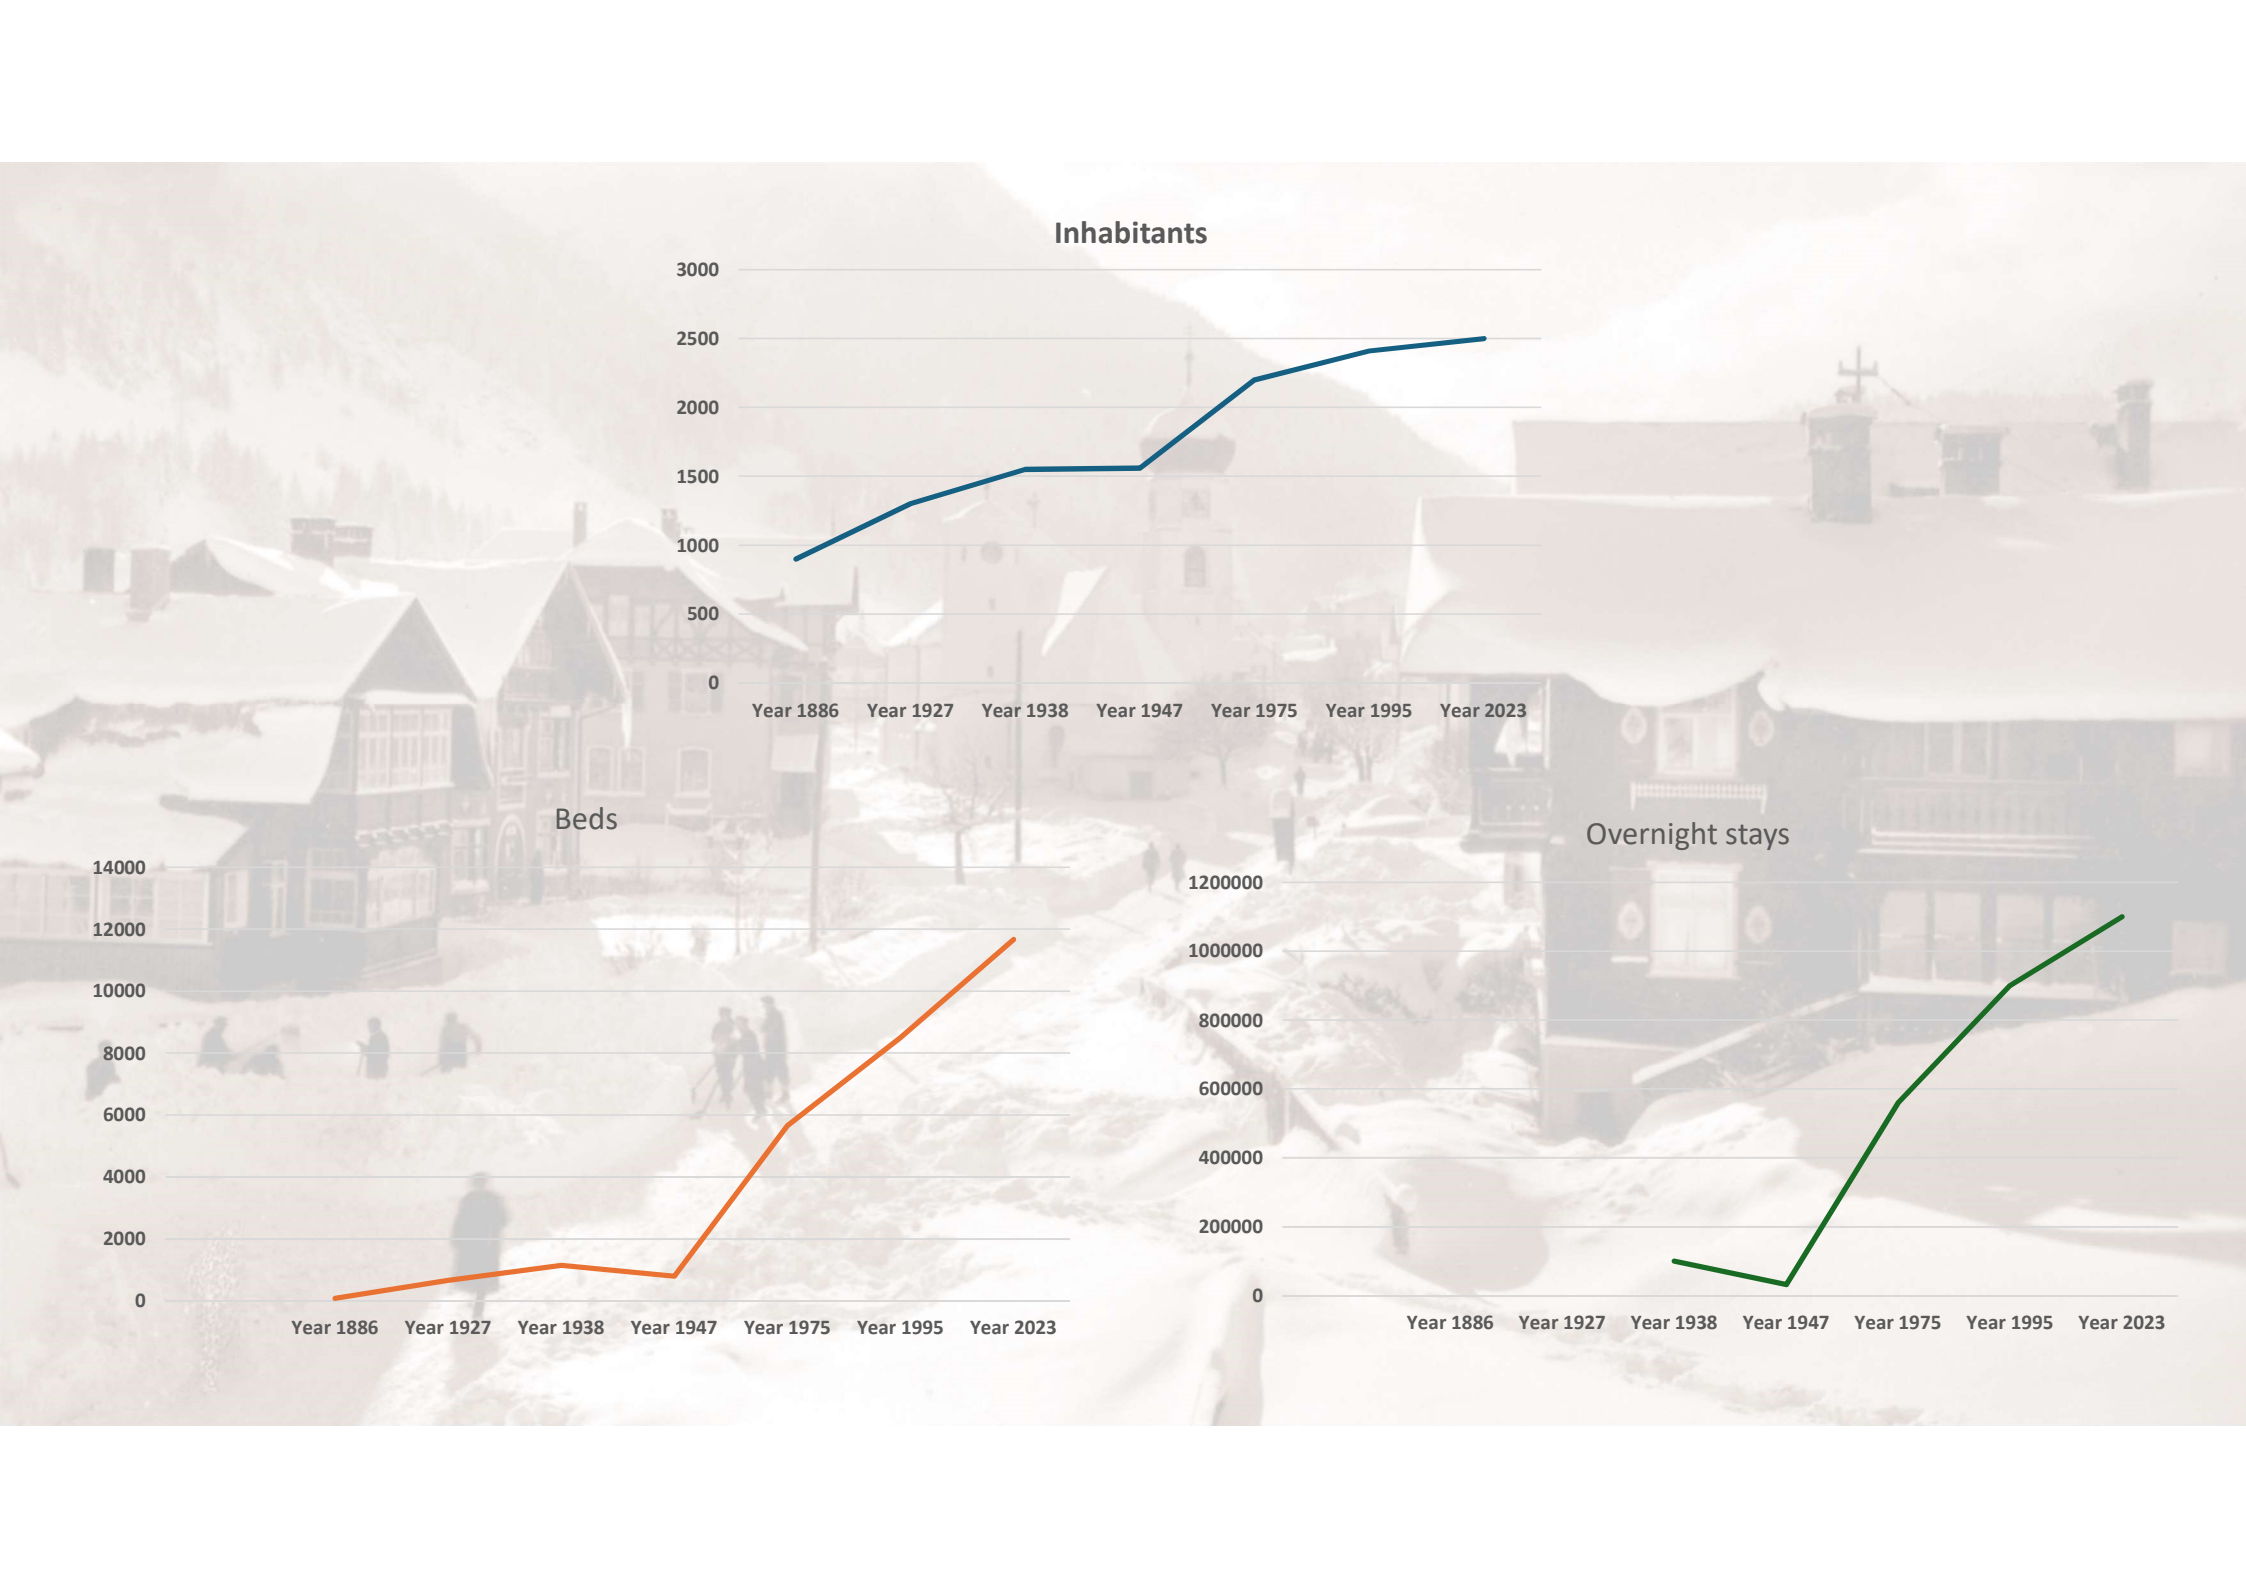

It started with a kiss

artificial snow

- 1901 Skiclub Arlberg
- 1921 Skischool Arlberg
- 1928 Arlberg Kandahar Races
- 1937 1st cable car
- 1984 artificial snow
- 1978 Arlberg Tunnel

**Inhabitants**

**Beds**

**Overnight stays**

# From Agriculture to Tourism

**12 000 Guest Beds**  
**27 Farms**

---